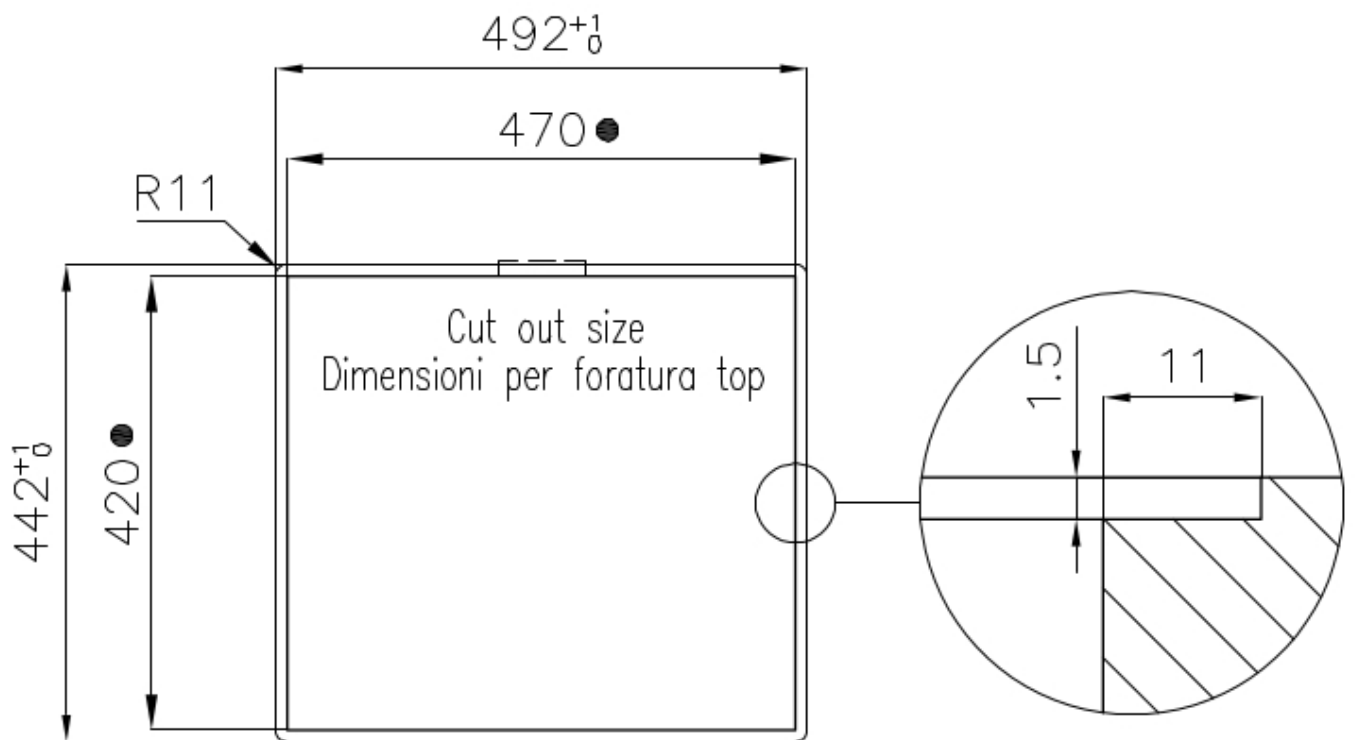

Drainer No

Width 49 cm

Bowl dimension 450x400mm

Number of bowls 1 bowl

Waste fitting 3,5" drain

FEATURES

High thickness 1mm thick steel. A significant thickness, which guarantees the maximum sturdiness and durability.

Basket 3,5" waste fitting The drain is equipped with a large 3.5" drain, with the practical basket cap that prevents the discharge of solid parts.

Perimetral overflow The overflow is always a security on the Foster sinks that prevents the overflow of water in case of oversights. The perimeter drain solution improves aesthetics thanks to its square and essential shape.

Small radius Bowls with squared shapes with a modern design and an increased capacity, for a minimal aesthetics connected with an extreme practicality.

TECHNICAL DATA

Intaglio per il troppo-pieno
Recess for housing the over-flow