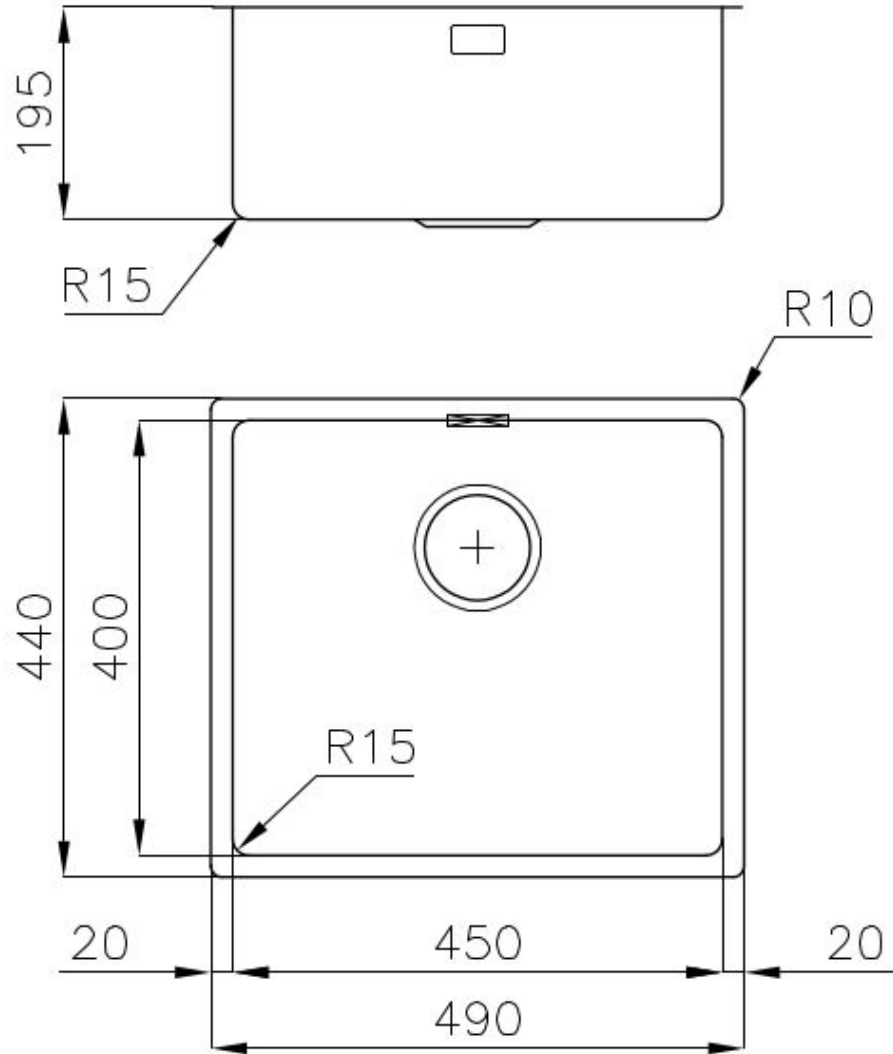

Intaglio per il troppo-pieno
Recess for housing the over-flow