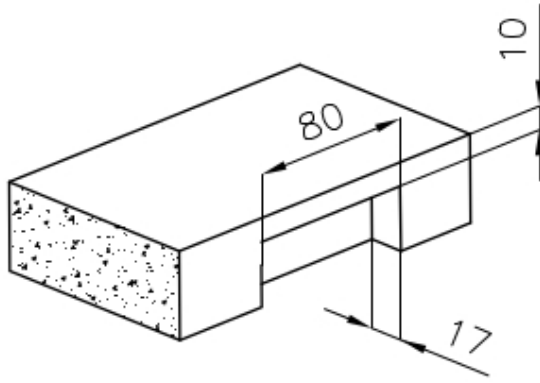

Sink KE Filotop

Kitchen Sinks

Code: 2154 050

DETAILS

Edge/Installation Type	Flush-mount Top-mount
Finish	Foster brushed
Material	AISI 304 stainless steel
Texture	Foster brushed
Base	60 cm
Dimensions	490x440 mm
Standard fittings	Fixing hooks, gasket, drain, overflow and siphon, boxed packing
Mixer holes	No standard holes
Built-in hole	View technical data sheet

Drainer No

Width 49 cm

Bowl dimension 450x400mm

Number of bowls 1 bowl

Waste fitting 3,5" drain

FEATURES

High thickness 1mm thick steel. A significant thickness, which guarantees the maximum sturdiness and durability.

Basket 3,5" waste fitting The drain is equipped with a large 3.5" drain, with the practical basket cap that prevents the discharge of solid parts.

Perimetral overflow The overflow is always a security on the Foster sinks that prevents the overflow of water in case of oversights. The perimeter drain solution improves aesthetics thanks to its square and essential shape.

Small radius Bowls with squared shapes with a modern design and an increased capacity, for a minimal aesthetics connected with an extreme practicality.

TECHNICAL DATA

Intaglio per il troppo-pieno
Recess for housing the over-flow